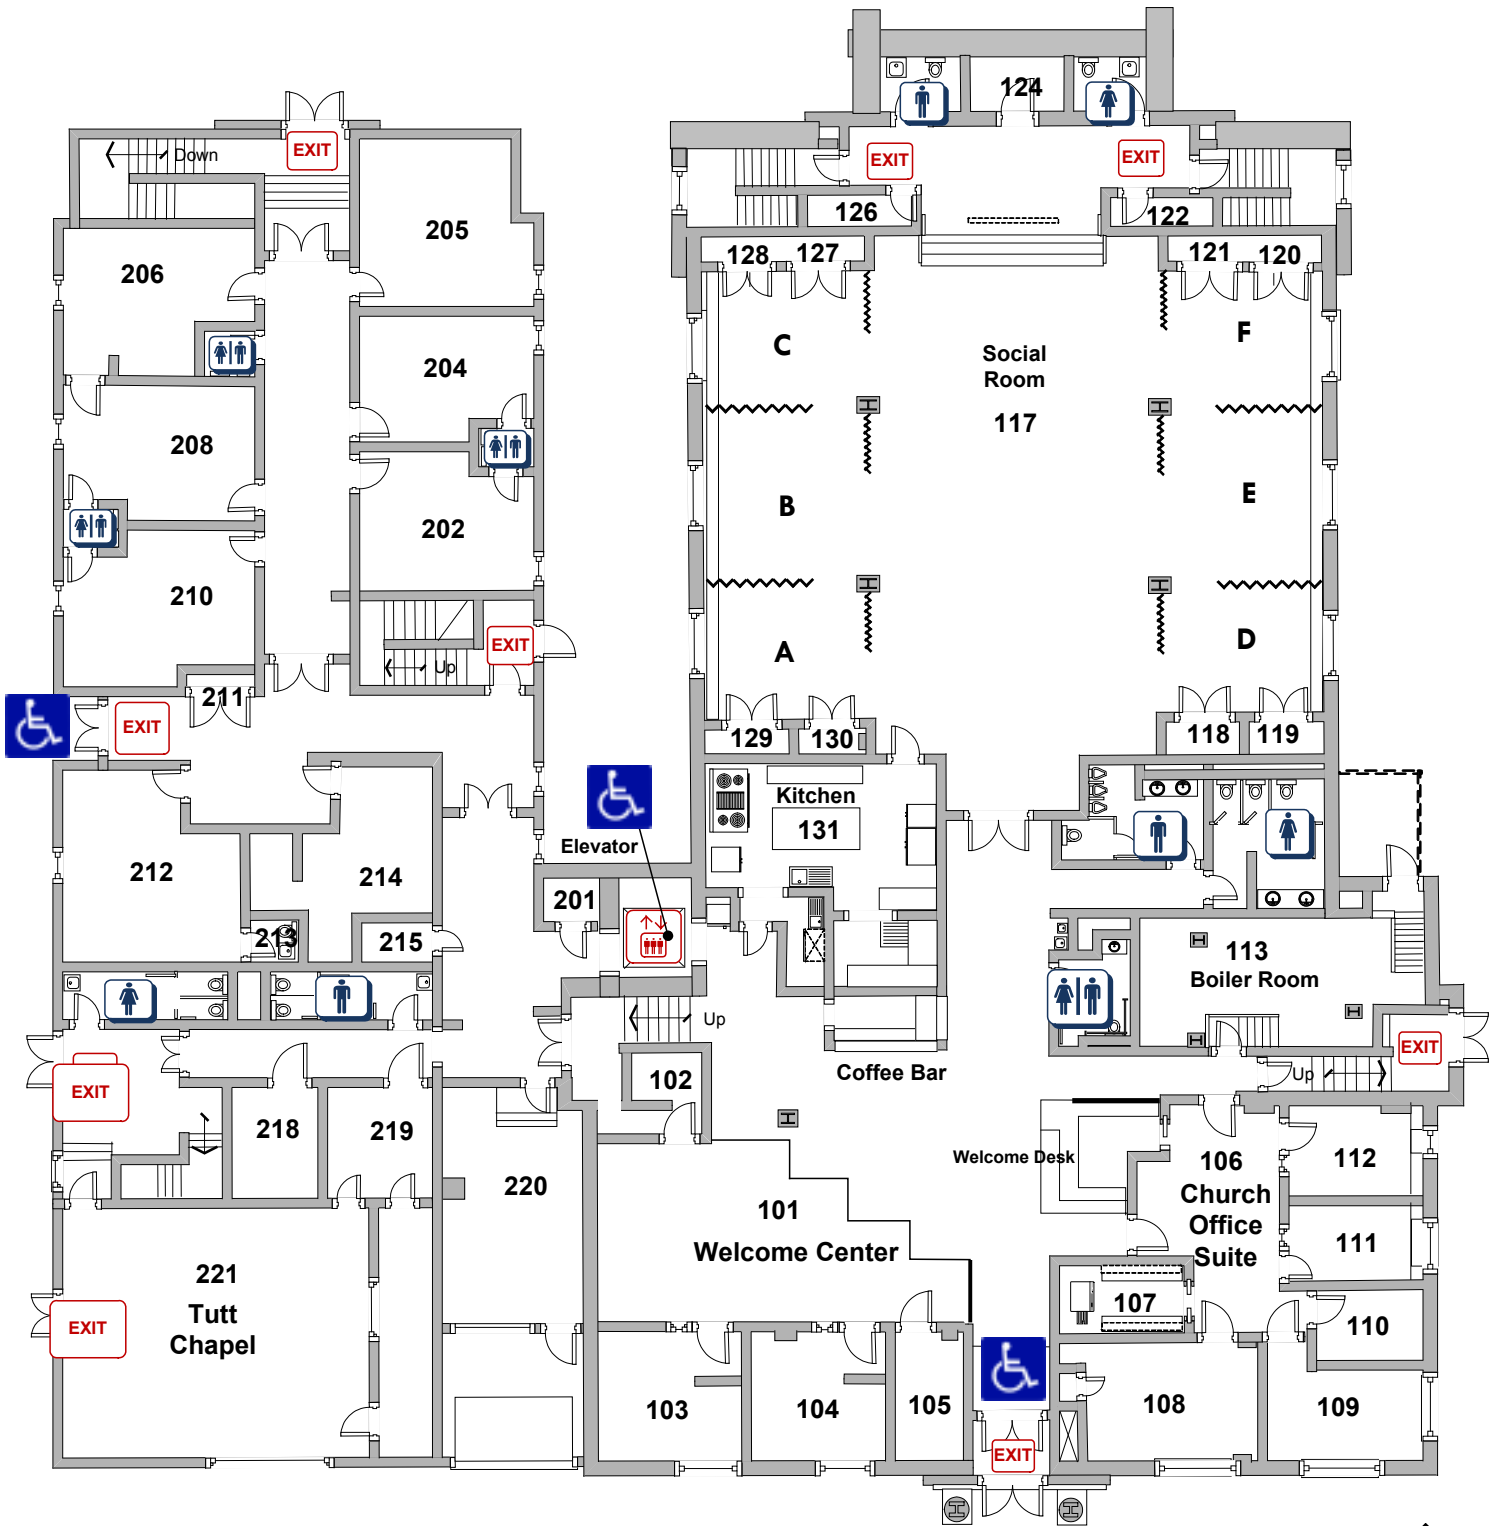

Level Two

Level One

- Tutt Chapel.....Room 221
- Preschool Ministry.....Rooms 202–214
- Office: Children’s Pastor.....Room 219
- Office: Student Pastor.....Room 218

Second Friends Preschool.....Rooms 202–214

- Welcome Center (Desk).....Room 101
w/Coffee Bar
- Church Offices.....Room 103–112
- Office: Pastor.....Room 108
- Office: Associate Pastor.....Room 103
- Office: Minister of Music.....Room 104
- Social Room.....Room 117
- Kitchen.....Room 131

Level Four

Level Three

Level Four

Level Three

Adult Ministry Rooms.....Room 409–416
 Children's Ministry.....Room 402–407
 Children's Resource Center.....Room 406

Sanctuary.....Room 315
 Oak Room.....Room 301
 Senior Adult Ministry Rooms.....Room 302–308
 Assembly Room.....Room 302
 w/Kitchenette.....Room 310
 Library.....Room 312

Level Six

Level Five

Level Six

Level Five

Adult Class Room.....Room 611
 Student Ministry Room.....Room 609
 w/ Kitchenette
 Student Ministry.....Rooms 602-609

Music Suite.....Room 501
 Handbell Room.....Room 502
 Adult Class Room.....Room 504
 Church Council/Conference Room.....Room 505