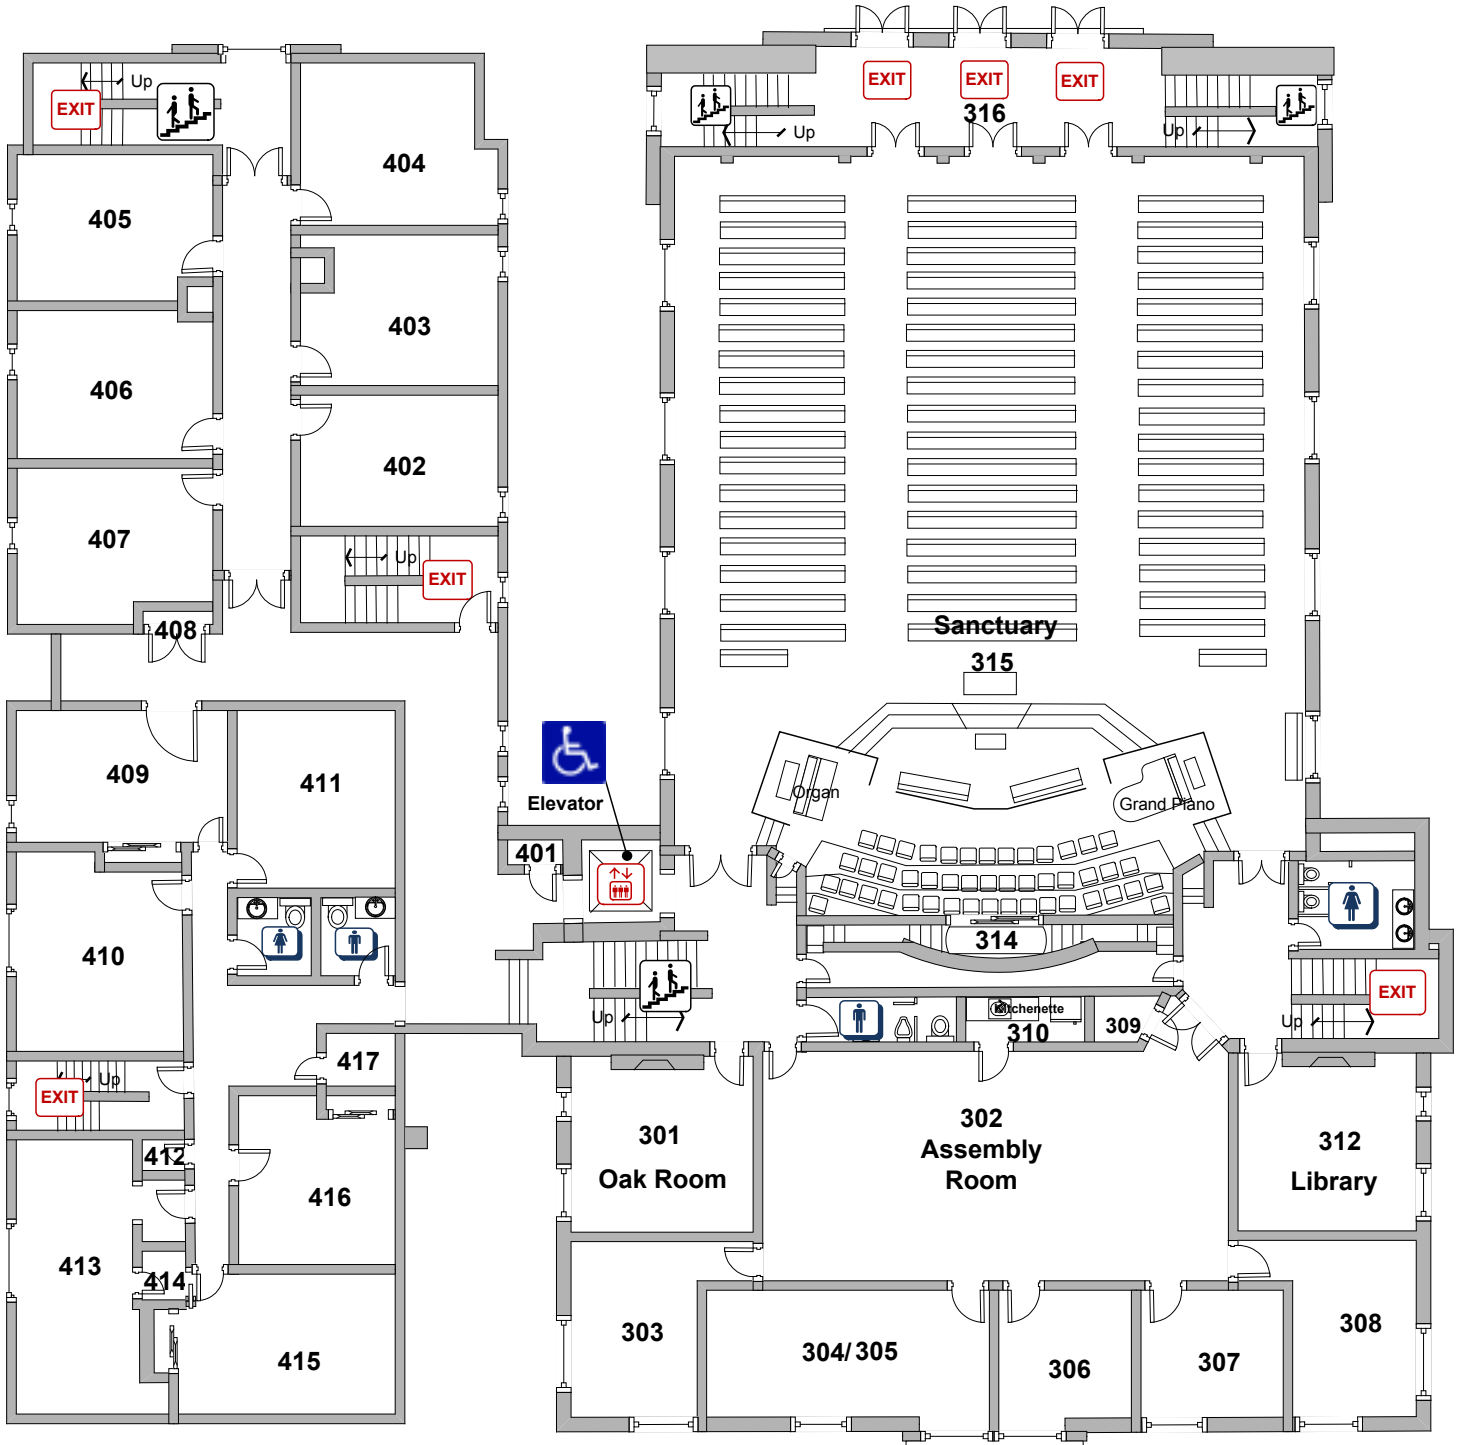

Level Two

Level One

- Tutt Chapel.....Room 221
- Preschool Ministry.....Rooms 202–214
- Office: Children’s Pastor.....Room 219
- Office: Student Pastor.....Room 218

Second Friends Preschool.....Rooms 202–214

- Welcome Center (Desk).....Room 101
w/Coffee Bar
- Church Offices.....Room 103–112
- Office: Pastor.....Room 108
- Office: Associate Pastor.....Room 103
- Office: Minister of Music.....Room 104
- Social Room.....Room 117
- Kitchen.....Room 131

Level Four

Level Three

Level Four

Level Three

Adult Ministry Rooms.....Room 409–416
 Children's Ministry.....Room 402–407
 Children's Resource Center.....Room 406

Sanctuary.....Room 315
 Oak Room.....Room 301
 Senior Adult Ministry Rooms.....Room 302–308
 Assembly Room.....Room 302
 w/Kitchenette.....Room 310
 Library.....Room 312