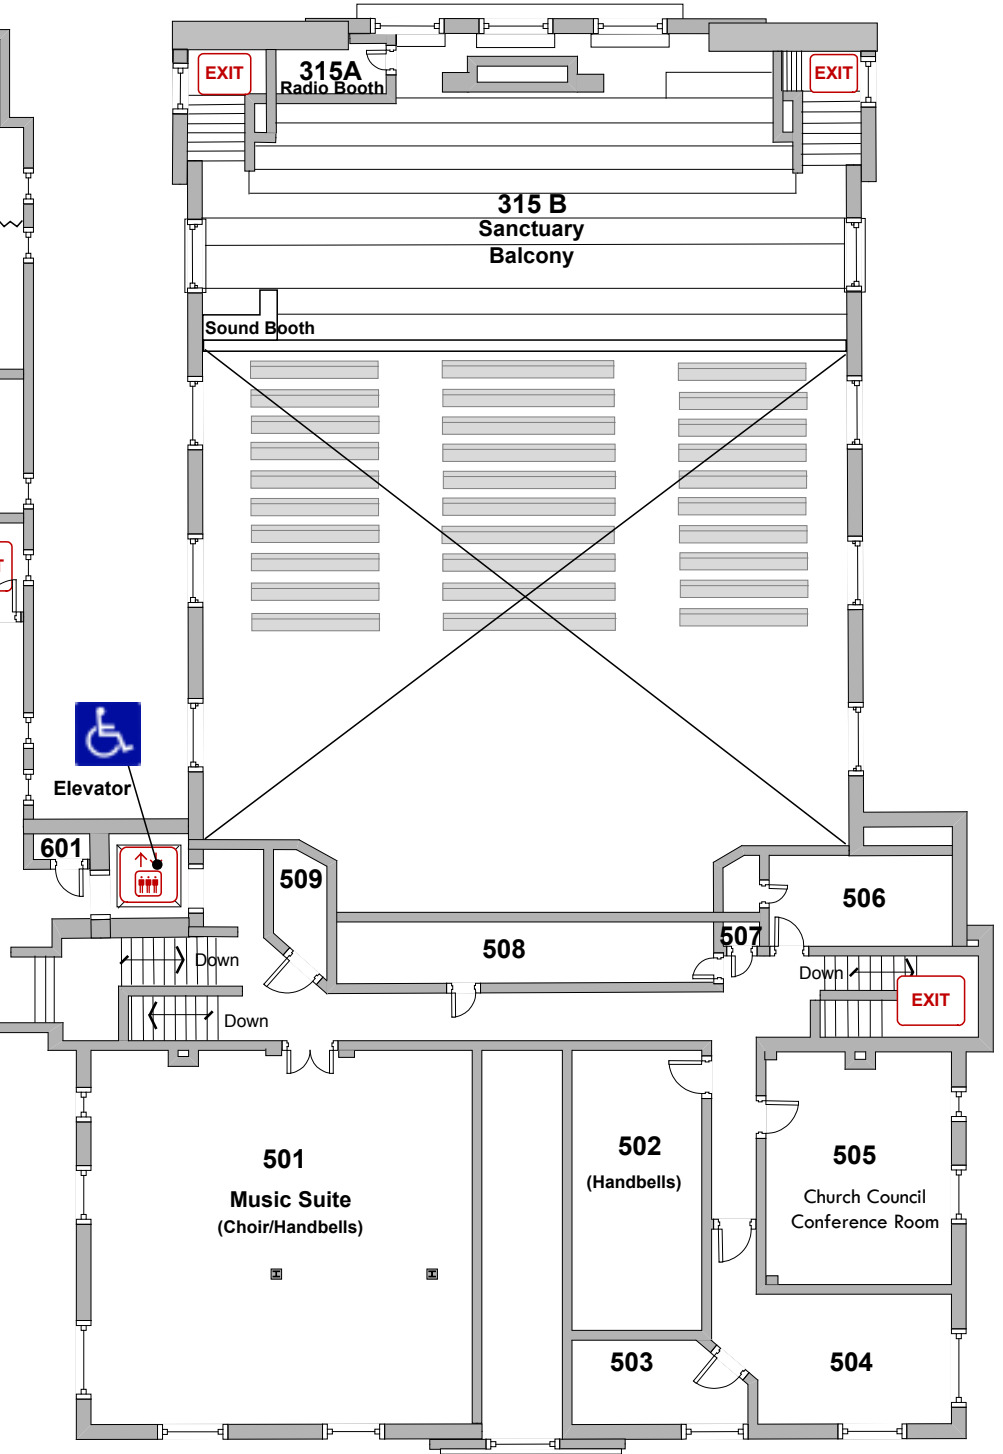

Level Two

Level One

- Tutt Chapel.....Room 221
- Preschool Ministry.....Rooms 202–214
- Office: Children’s Pastor.....Room 219
- Office: Student Pastor.....Room 218

Second Friends Preschool.....Rooms 202–214

- Welcome Center (Desk).....Room 101
w/Coffee Bar
- Church Offices.....Room 103–112
- Office: Pastor.....Room 108
- Office: Associate Pastor.....Room 103
- Office: Minister of Music.....Room 104
- Social Room.....Room 117
- Kitchen.....Room 131

Level Four

Level Three

Level Four

Level Three

Adult Ministry Rooms.....Room 409–416
 Children's Ministry.....Room 402–407
 Children's Resource Center.....Room 406

Sanctuary.....Room 315
 Oak Room.....Room 301
 Senior Adult Ministry Rooms.....Room 302–308
 Assembly Room.....Room 302
 w/Kitchenette.....Room 310
 Library.....Room 312

Level Six

Level Five

Level Six

Level Five

Adult Class Room.....Room 611
 Student Ministry Room.....Room 609
 w/ Kitchenette
 Student Ministry.....Rooms 602-609

Music Suite.....Room 501
 Handbell Room.....Room 502
 Adult Class Room.....Room 504
 Church Council/Conference Room.....Room 505