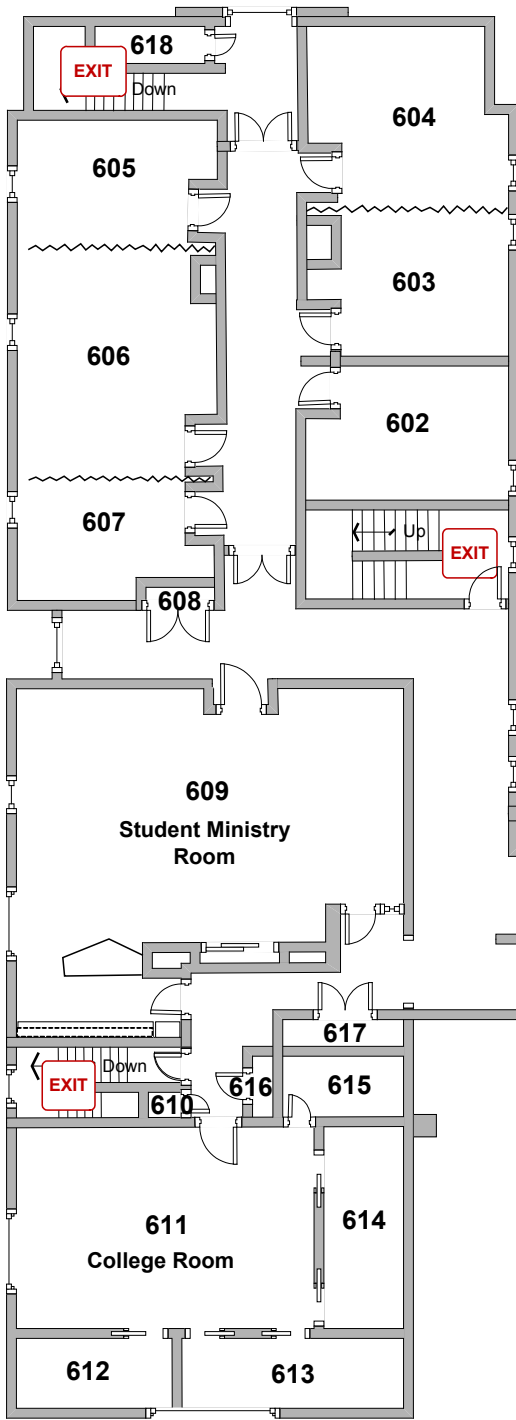

Level Two

Level One

- Tutt Chapel.....Room 221
- Preschool Ministry.....Rooms 202–214
- Office: Children’s Pastor.....Room 219
- Office: Student Pastor.....Room 218

Second Friends Preschool.....Rooms 202–214

- Welcome Center (Desk).....Room 101
w/Coffee Bar
- Church Offices.....Room 103–112
- Office: Pastor.....Room 108
- Office: Associate Pastor.....Room 103
- Office: Minister of Music.....Room 104
- Social Room.....Room 117
- Kitchen.....Room 131

Level Four

Level Three

Level Four

Level Three

Adult Ministry Rooms.....Room 409–416
 Children's Ministry.....Room 402–407
 Children's Resource Center.....Room 406

Sanctuary.....Room 315
 Oak Room.....Room 301
 Senior Adult Ministry Rooms.....Room 302–308
 Assembly Room.....Room 302
 w/Kitchenette.....Room 310
 Library.....Room 312

Level Six

Level Five

Level Six

Level Five

Adult Class Room.....Room 611
 Student Ministry Room.....Room 609
 w/ Kitchenette
 Student Ministry.....Rooms 602-609

Music Suite.....Room 501
 Handbell Room.....Room 502
 Adult Class Room.....Room 504
 Church Council/Conference Room.....Room 505