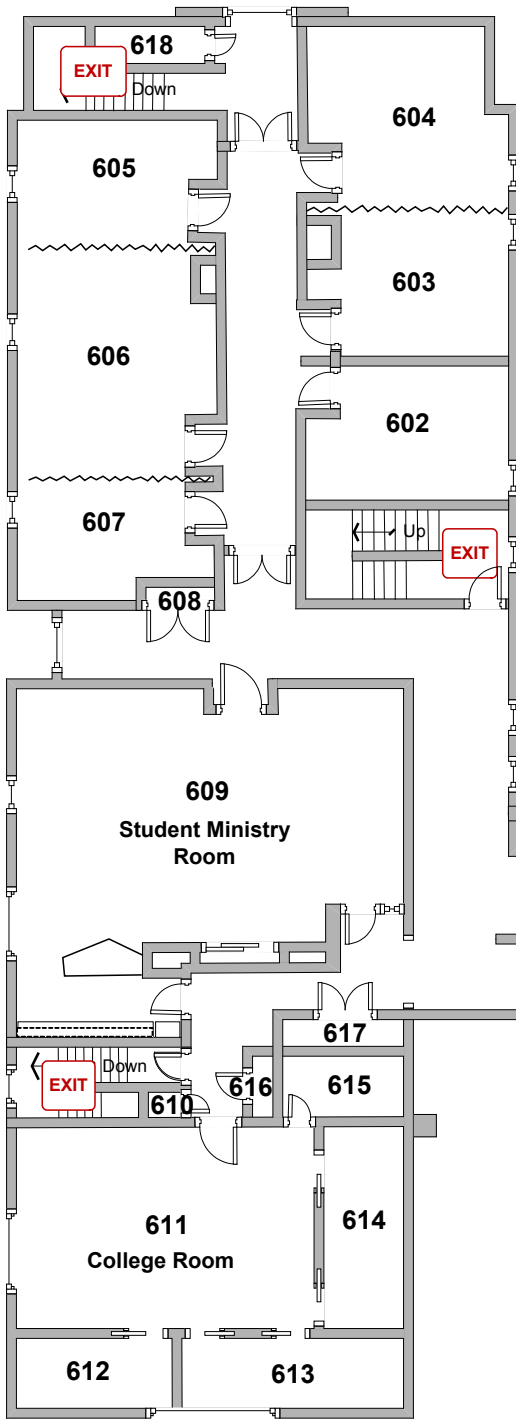

Level Two

Level One

Level Two

Level One

- Tutt Chapel.....Room 221
- Preschool Ministry.....Rooms 202–214
- Office: Children’s Pastor.....Room 219
- Office: Student Pastor.....Room 218

Second Friends Preschool.....Rooms 202–214

- Welcome Center (Desk).....Room 101
w/Coffee Bar
- Church Offices.....Room 103–112
- Office: Pastor.....Room 108
- Office: Associate Pastor.....Room 103
- Office: Minister of Music.....Room 104
- Social Room.....Room 117
- Kitchen.....Room 131

Level Four

Level Three

Level Four

Level Three

Adult Ministry Rooms.....Room 409–416
 Children's Ministry.....Room 402–407
 Children's Resource Center.....Room 406

Sanctuary.....Room 315
 Oak Room.....Room 301
 Senior Adult Ministry Rooms.....Room 302–308
 Assembly Room.....Room 302
 w/Kitchenette.....Room 310
 Library.....Room 312

Level Six

Level Five

Level Six

Level Five

Adult Class Room.....Room 611
 Student Ministry Room.....Room 609
 w/ Kitchenette
 Student Ministry.....Rooms 602-609

Music Suite.....Room 501
 Handbell Room.....Room 502
 Adult Class Room.....Room 504
 Church Council/Conference Room.....Room 505