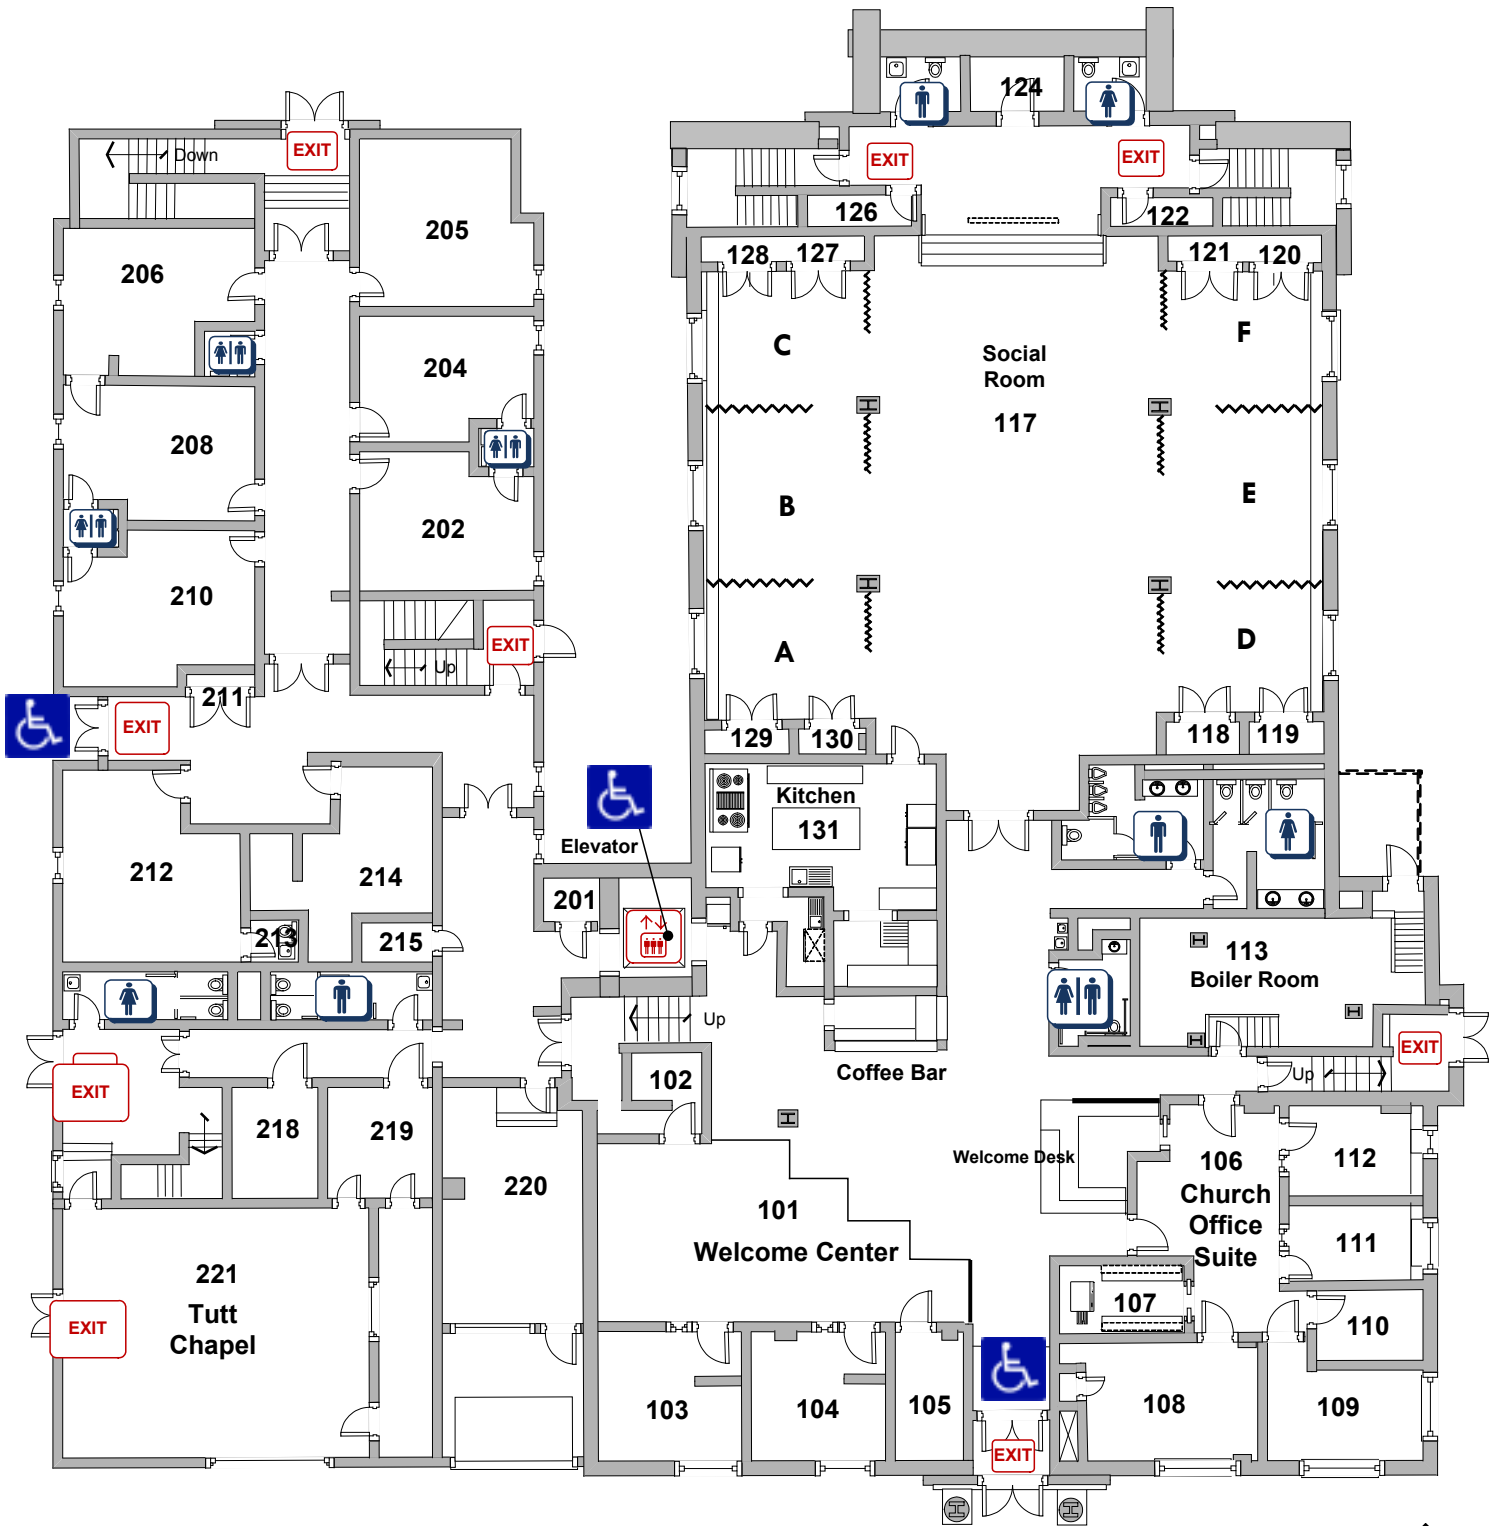

Level Two

Level One

Level Two

Level One

- Tutt Chapel.....Room 221
- Preschool Ministry.....Rooms 202–214
- Office: Children’s Pastor.....Room 219
- Office: Student Pastor.....Room 218

Second Friends Preschool.....Rooms 202–214

- Welcome Center (Desk).....Room 101
w/Coffee Bar
- Church Offices.....Room 103–112
- Office: Pastor.....Room 108
- Office: Associate Pastor.....Room 103
- Office: Minister of Music.....Room 104
- Social Room.....Room 117
- Kitchen.....Room 131

Level Four

Level Three

Level Four

Level Three

Adult Ministry Rooms.....Room 409–416
 Children's Ministry.....Room 402–407
 Children's Resource Center.....Room 406

Sanctuary.....Room 315
 Oak Room.....Room 301
 Senior Adult Ministry Rooms.....Room 302–308
 Assembly Room.....Room 302
 w/Kitchenette.....Room 310
 Library.....Room 312

Level Six

Level Five

Level Six

Level Five

Adult Class Room.....Room 611
 Student Ministry Room.....Room 609
 w/ Kitchenette
 Student Ministry.....Rooms 602-609

Music Suite.....Room 501
 Handbell Room.....Room 502
 Adult Class Room.....Room 504
 Church Council/Conference Room.....Room 505