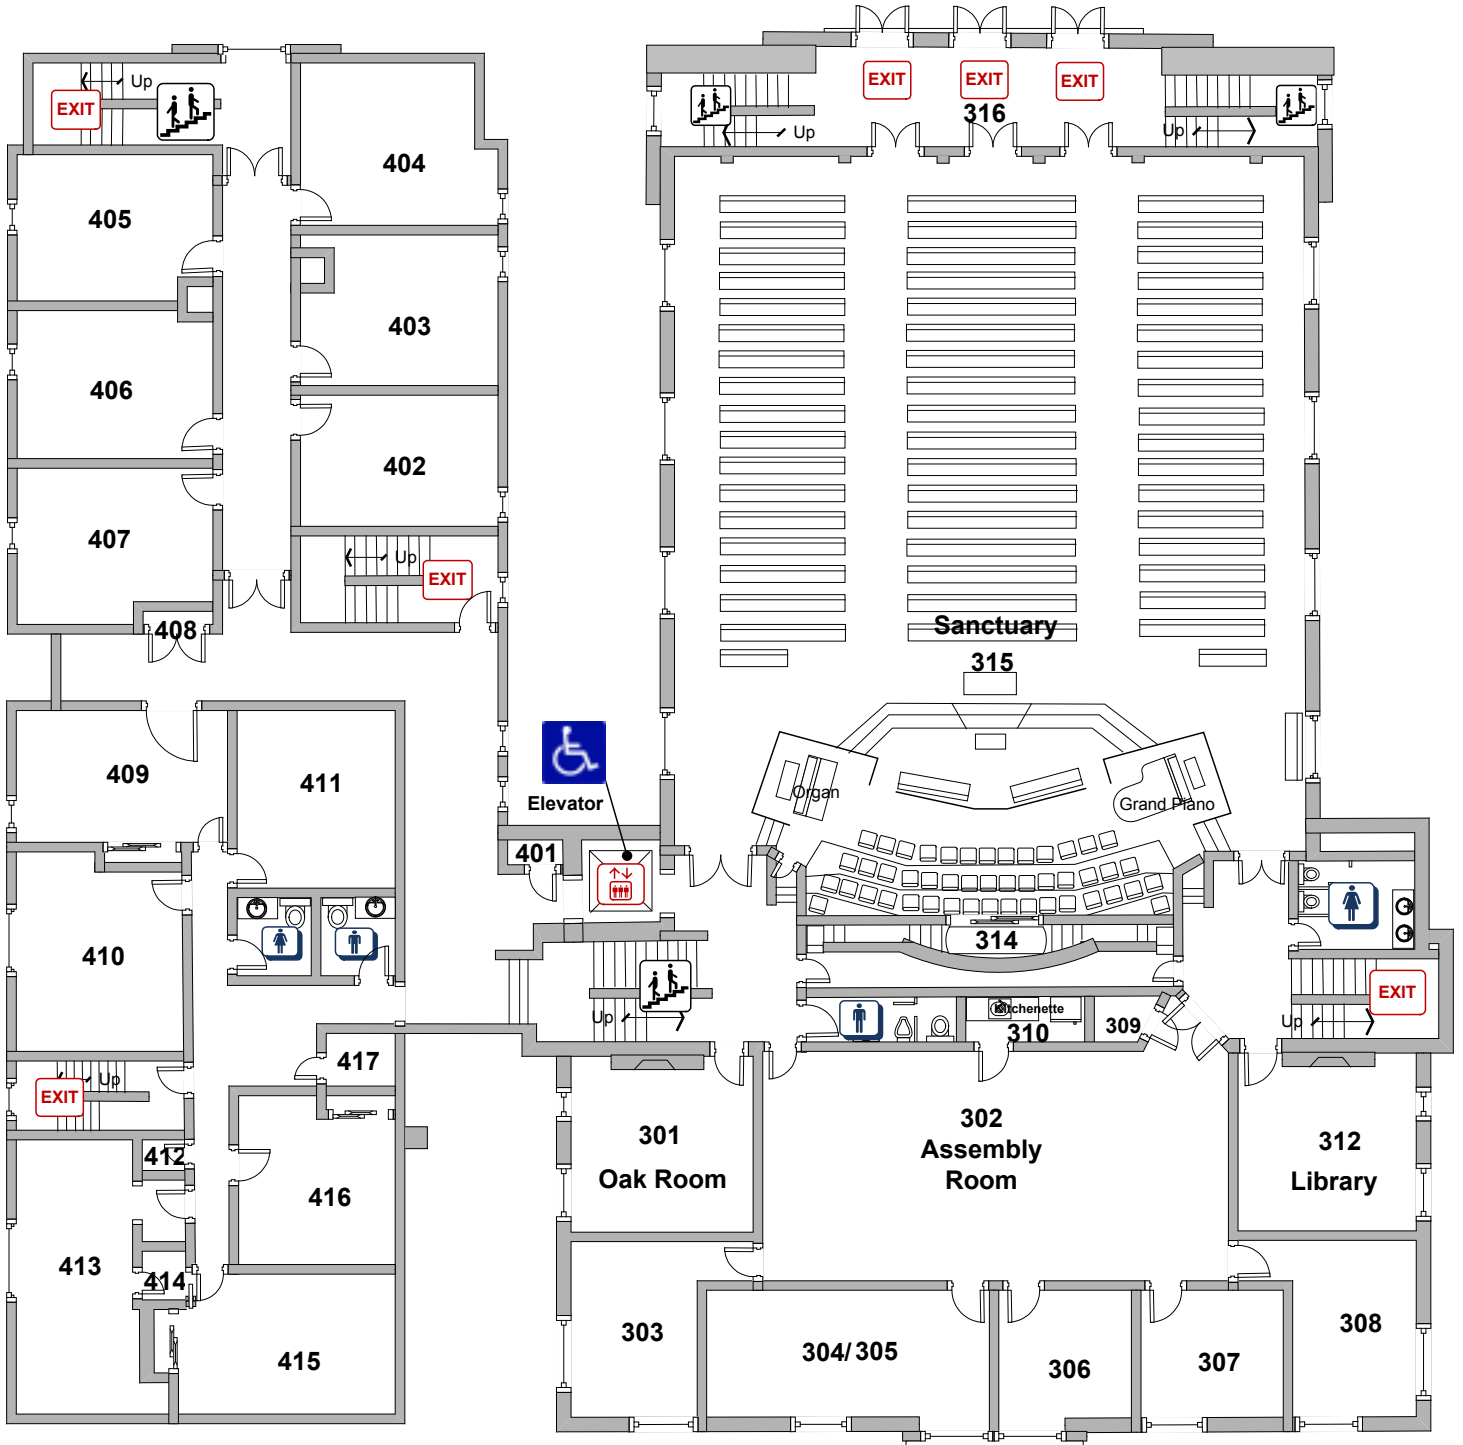

Level Two

Level One

Level Two

Level One

- Tutt Chapel.....Room 221
- Preschool Ministry.....Rooms 202–214
- Office: Children’s Pastor.....Room 219
- Office: Student Pastor.....Room 218

Second Friends Preschool.....Rooms 202–214

- Welcome Center (Desk).....Room 101
w/Coffee Bar
- Church Offices.....Room 103–112
- Office: Pastor.....Room 108
- Office: Associate Pastor.....Room 103
- Office: Minister of Music.....Room 104
- Social Room.....Room 117
- Kitchen.....Room 131

Level Four

Level Three

Level Four

Level Three

Adult Ministry Rooms.....Room 409–416
 Children's Ministry.....Room 402–407
 Children's Resource Center.....Room 406

Sanctuary.....Room 315
 Oak Room.....Room 301
 Senior Adult Ministry Rooms.....Room 302–308
 Assembly Room.....Room 302
 w/Kitchenette.....Room 310
 Library.....Room 312

Level Six

Level Five

Level Six

Level Five

Adult Class Room.....Room 611
 Student Ministry Room.....Room 609
 w/ Kitchenette
 Student Ministry.....Rooms 602-609

Music Suite.....Room 501
 Handbell Room.....Room 502
 Adult Class Room.....Room 504
 Church Council/Conference Room.....Room 505