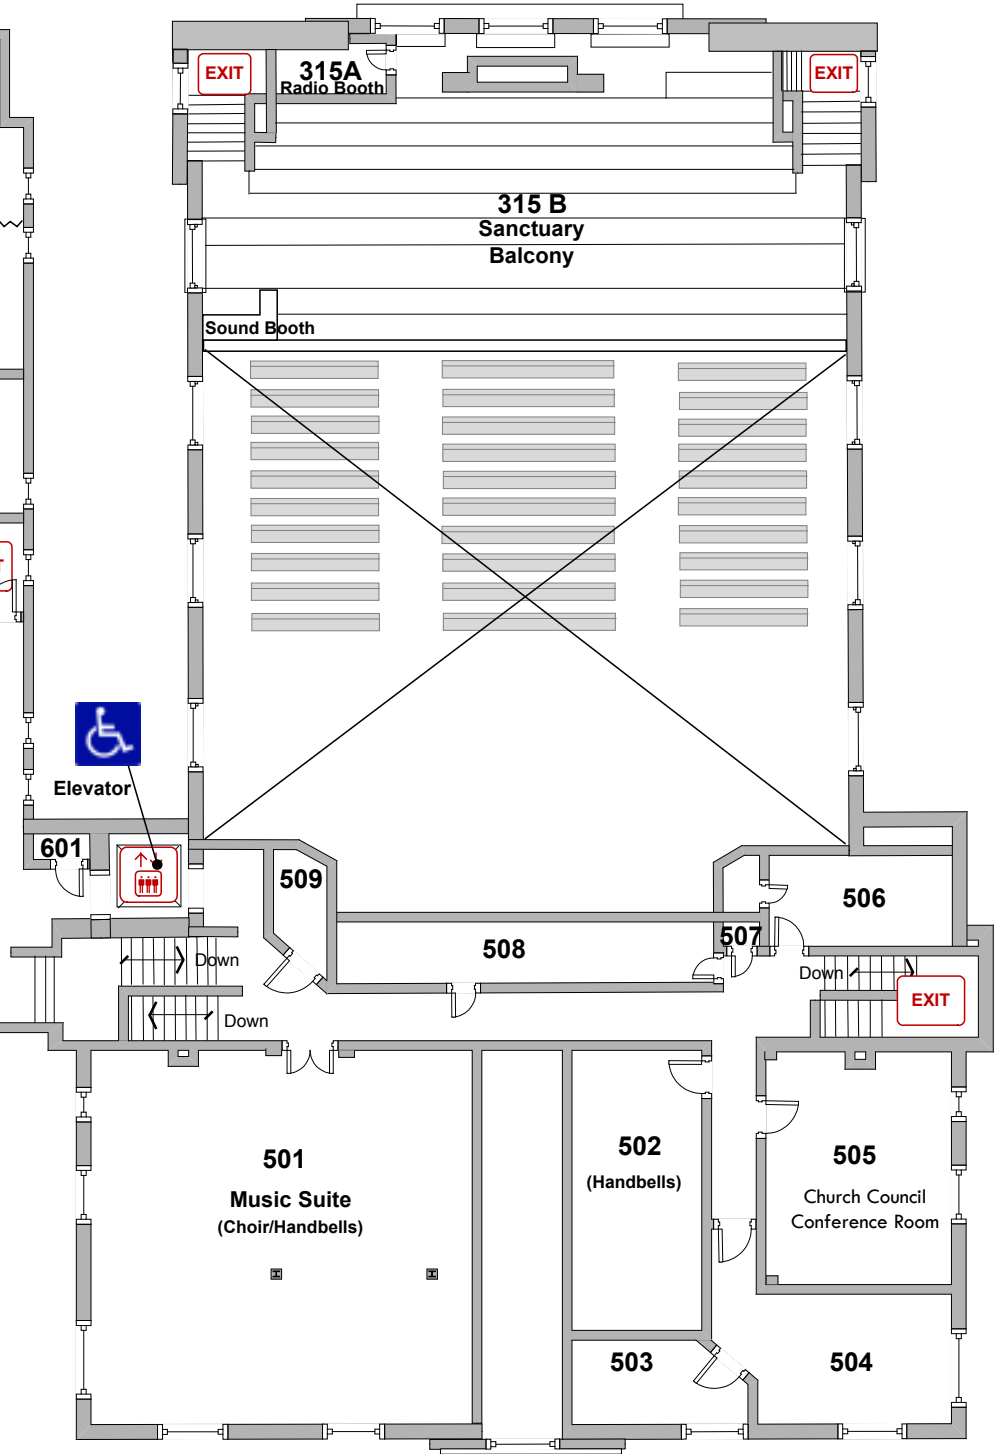

Level Two

Level One

Level Two

Level One

- Tutt Chapel.....Room 221
- Preschool Ministry.....Rooms 202–214
- Office: Children’s Pastor.....Room 219
- Office: Student Pastor.....Room 218

Second Friends Preschool.....Rooms 202–214

- Welcome Center (Desk).....Room 101
w/Coffee Bar
- Church Offices.....Room 103–112
- Office: Pastor.....Room 108
- Office: Associate Pastor.....Room 103
- Office: Minister of Music.....Room 104
- Social Room.....Room 117
- Kitchen.....Room 131

Level Four

Level Three

Level Four

Level Three

Adult Ministry Rooms.....Room 409–416
 Children's Ministry.....Room 402–407
 Children's Resource Center.....Room 406

Sanctuary.....Room 315
 Oak Room.....Room 301
 Senior Adult Ministry Rooms.....Room 302–308
 Assembly Room.....Room 302
 w/Kitchenette.....Room 310
 Library.....Room 312

Level Six

Level Five

Level Six

Level Five

Adult Class Room.....Room 611
 Student Ministry Room.....Room 609
 w/ Kitchenette
 Student Ministry.....Rooms 602-609

Music Suite.....Room 501
 Handbell Room.....Room 502
 Adult Class Room.....Room 504
 Church Council/Conference Room.....Room 505